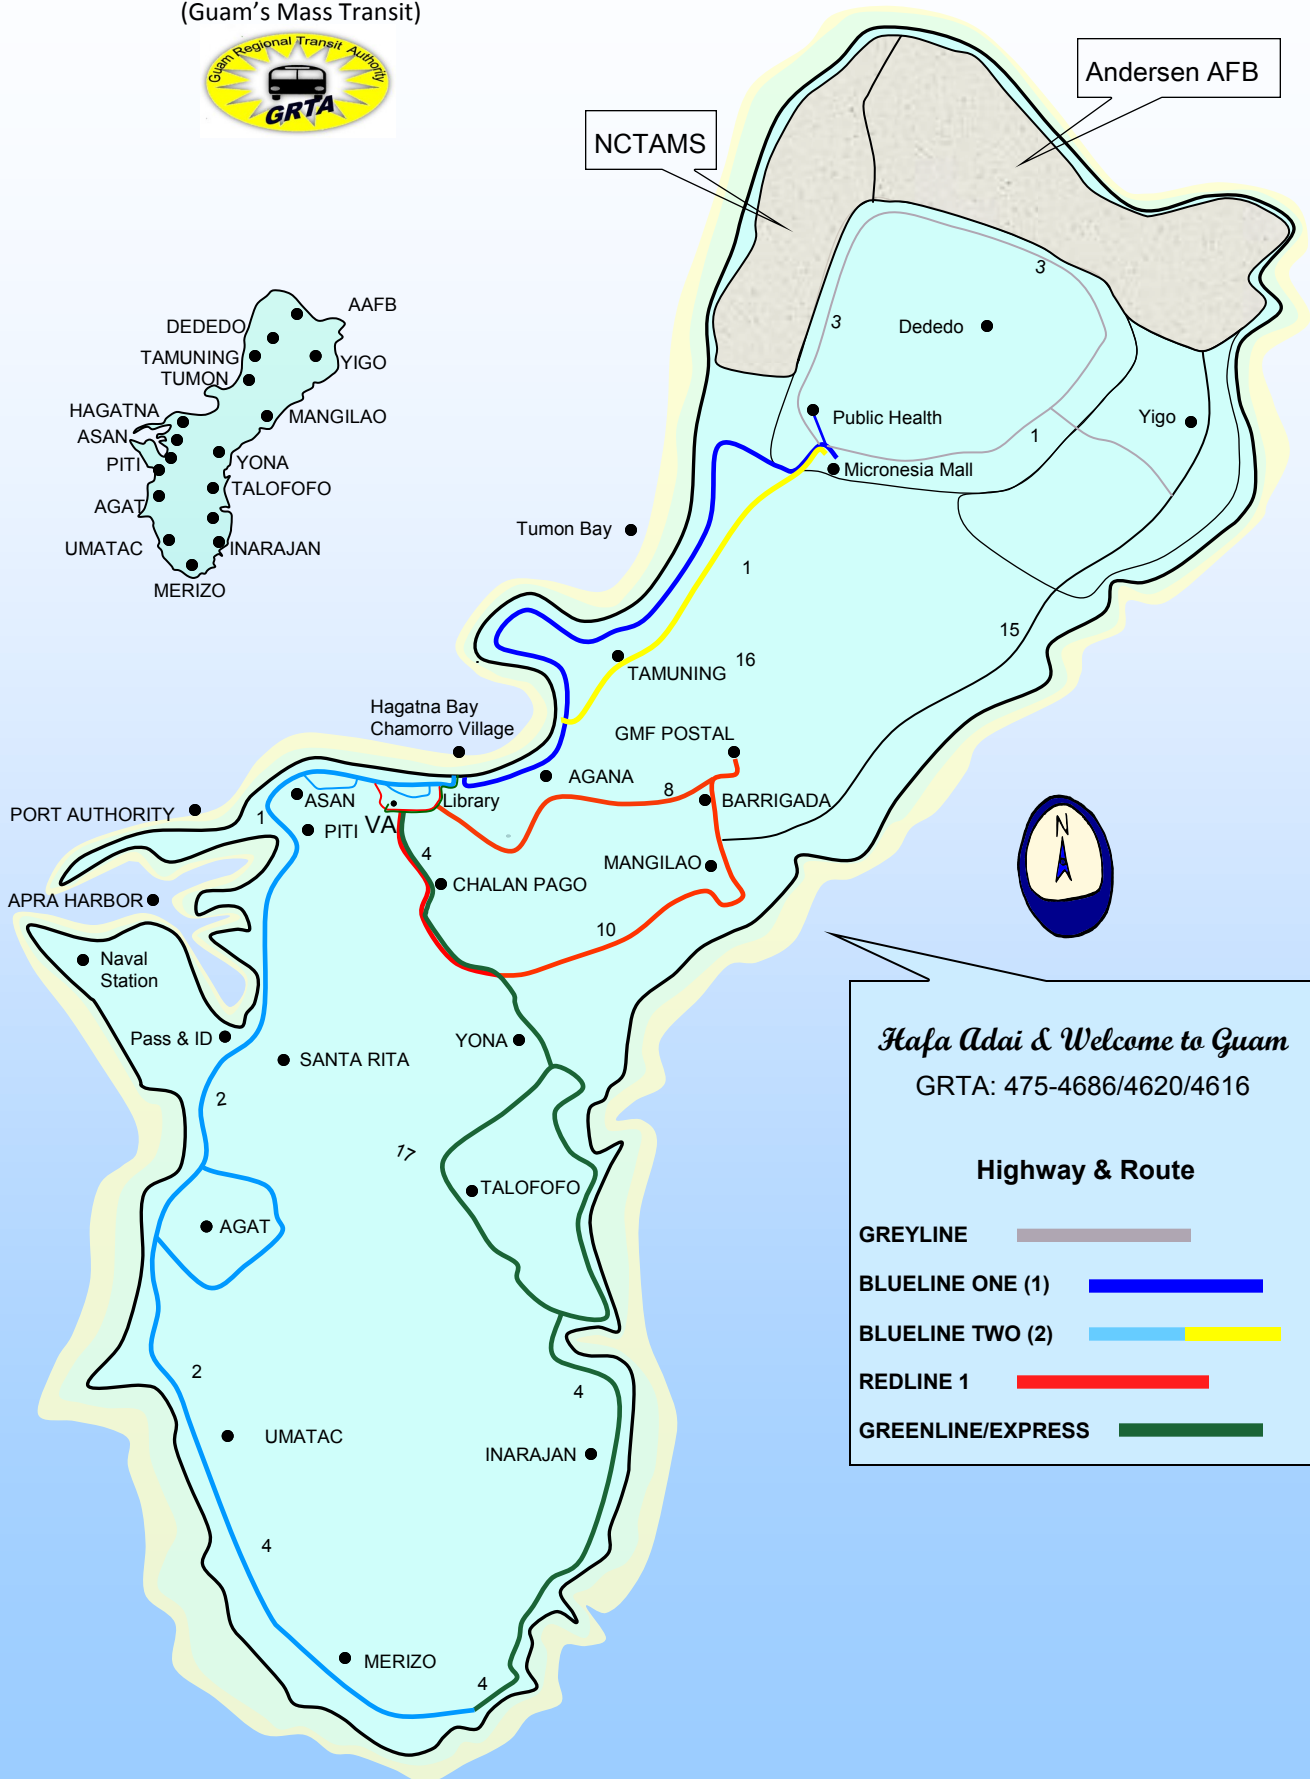

GUAM REGIONAL TRANSIT AUTHORITY
(Guam's Mass Transit)

Hafa Adai & Welcome to Guam
GRTA: 475-4686/4620/4616

Highway & Route

- GREYLINE
- BLUELINE ONE (1)
- BLUELINE TWO (2)
- REDLINE 1
- GREENLINE/EXPRESS